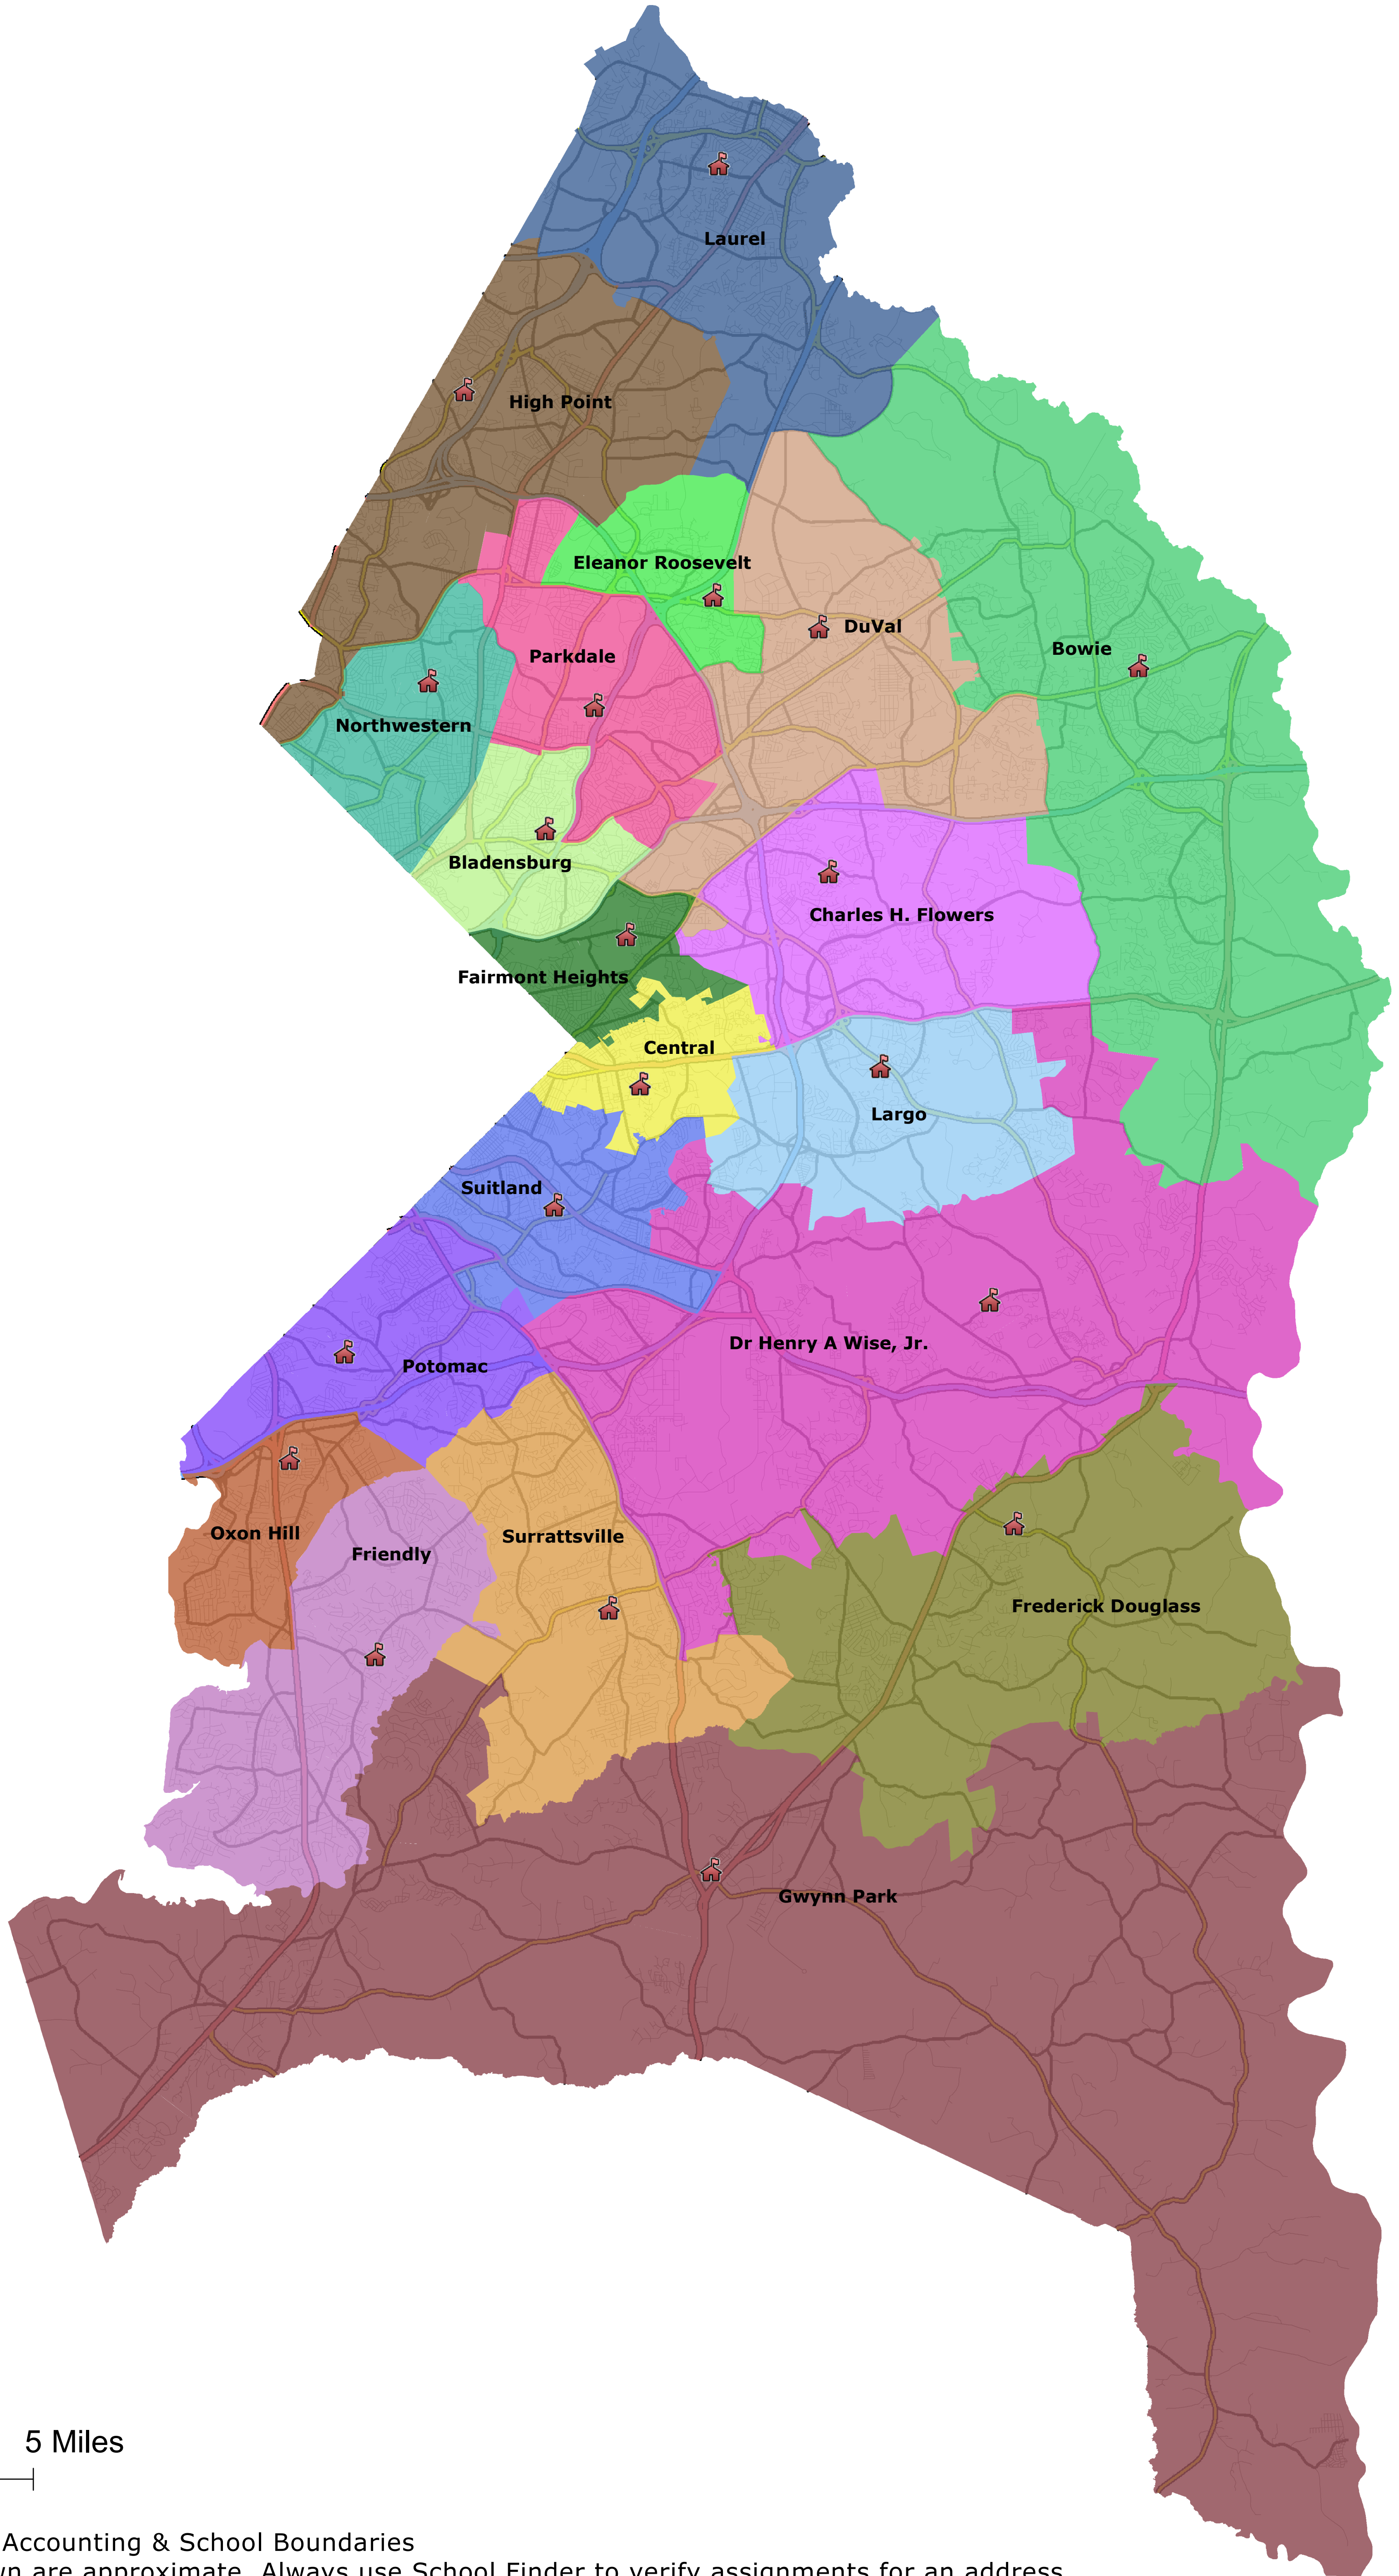

PRINCE GEORGE'S COUNTY PUBLIC SCHOOLS

NEIGHBORHOOD HIGH SCHOOLS AND BOUNDARIES

SCHOOL YEAR 2024-2025

0 2.5 5 Miles

Source: Dept. of Pupil Accounting & School Boundaries
Note: Boundaries shown are approximate. Always use School Finder to verify assignments for an address.